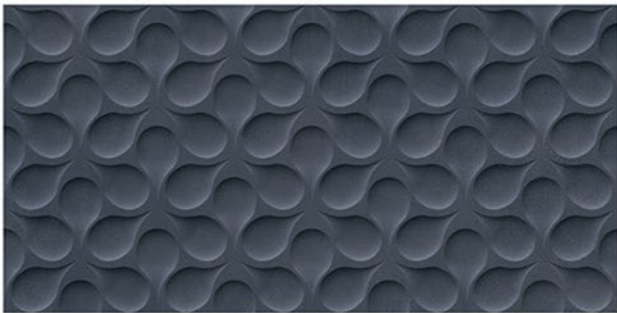

Wall Tiles 300X600 MM

1-6032_LT
2-6032_HL_1
3-6032_HL_2
4-6032_DK

1-6033_LT
2-6033_HL_1
3-6033_HL_2
4-6033_DK

WATERPROOF SURFACE

CHEMICAL RESISTANCE

FROST RESISTANCE

RESISTANCE TO FIRE

Matt Finish...!!