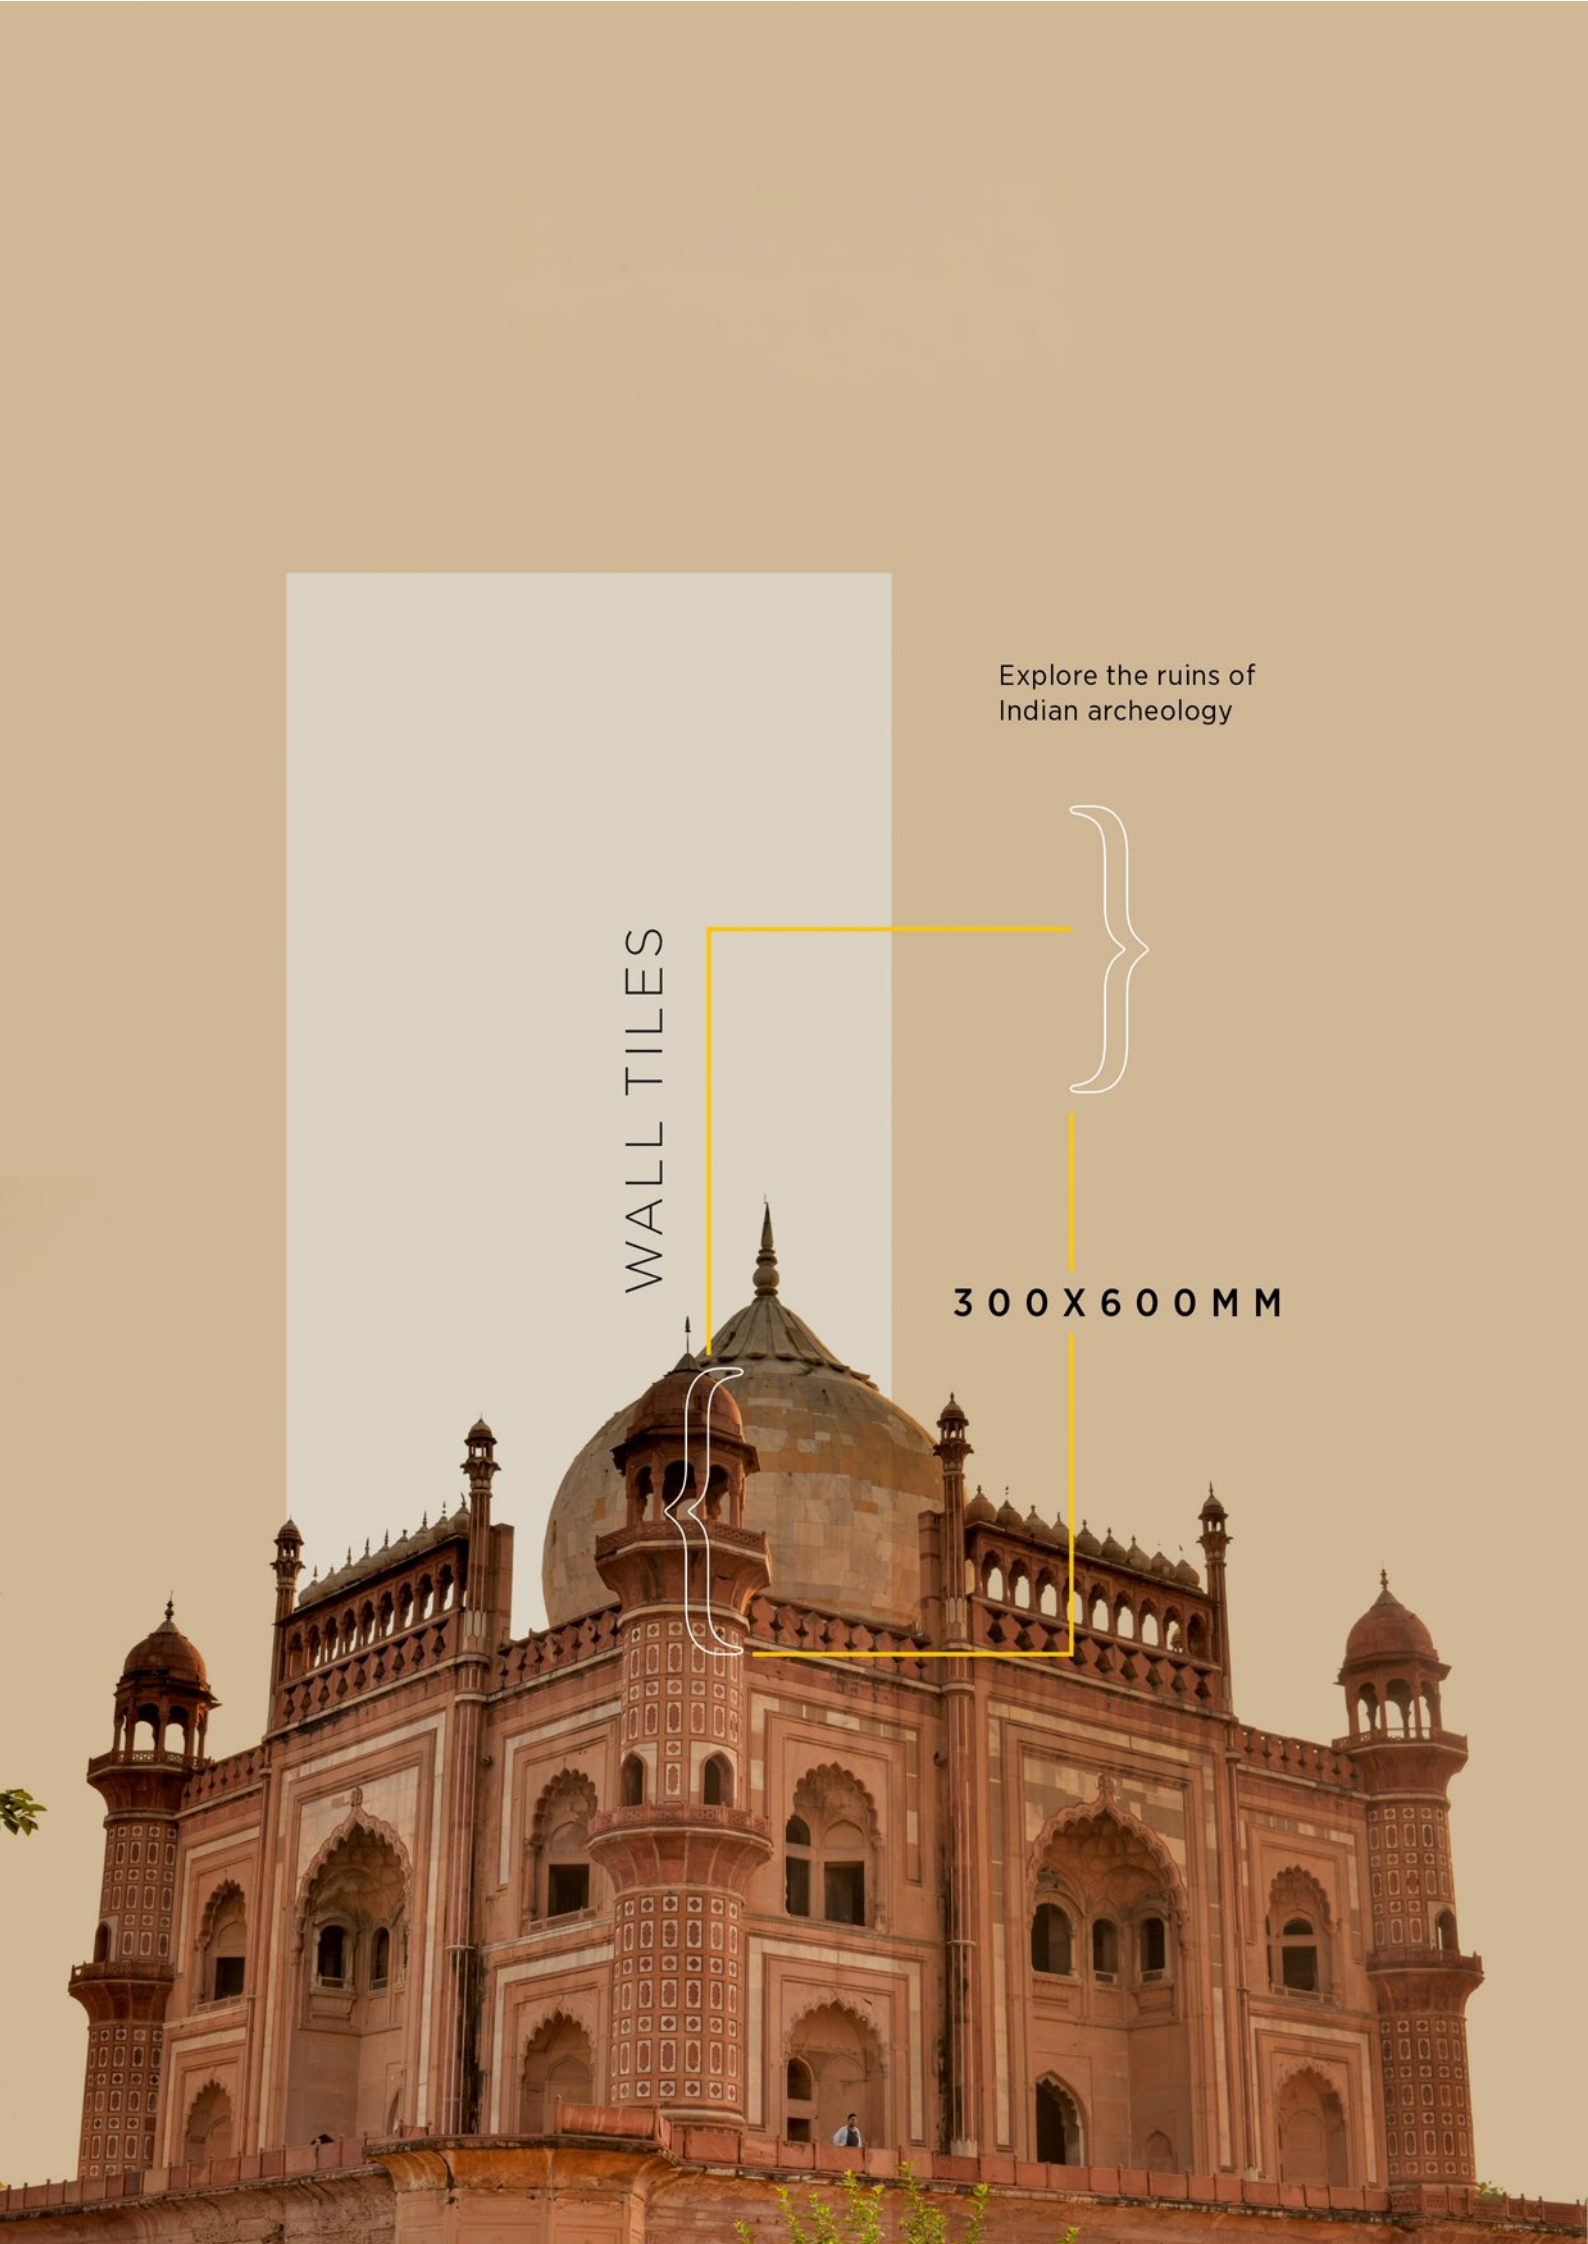

We are just call / mail away.....

Explore the ruins of
Indian archeology

WALL TILES

300 X 600 MM

Resistance to
UV Rays

Resistance
to Stain

Resistance
to Frost

Resistance to
Chemicals