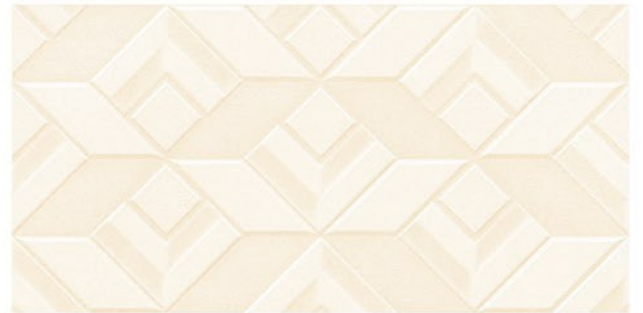

RESISTANCE
TO FIRE

Matt Finish...!!

Wall Tiles

300X600 MM

1-6028_LT
2-6028_HL_1
3-6028_HL_2
4-6028_DK

1-6029_LT
2-6029_HL_1
3-6029_HL_2
4-6029_LT

WATERPROOF SURFACE

CHEMICAL RESISTANCE