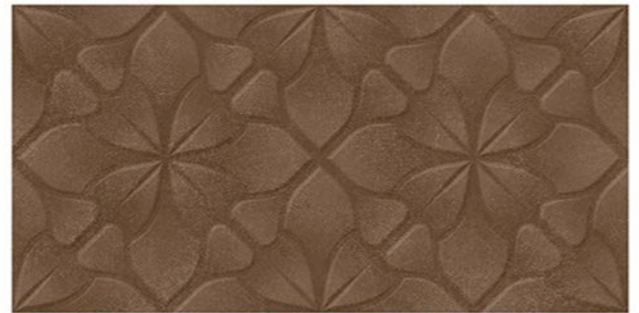

1-6021_LT
2-6021_HL_1
3-6021_HL_2
4-6021_DK

WATERPROOF
SURFACE

CHEMICAL
RESISTANCE

FROST
RESISTANCE

RESISTANCE
TO FIRE

Matt Finish...!!