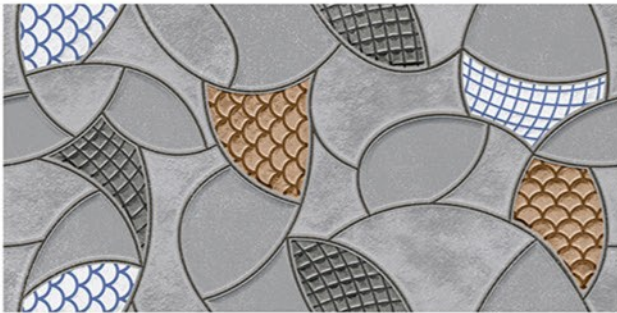

1-6010_LT
2-6010_DK
3-6011_LT
4-6011_DK

1-6012_LT
2-6012_DK
3-6013_LT
4-6013_DK

WATERPROOF
SURFACE

CHEMICAL
RESISTANCE

FROST
RESISTANCE

RESISTANCE
TO FIRE

Matt Finish...!!

Wall Tiles 300X600 MM