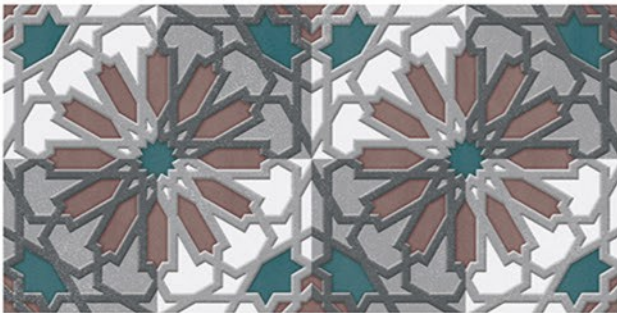

1-6010_LT
2-6010_DK
3-6011_LT
4-6011_DK

1-6012_LT
2-6012_DK
3-6013_LT
4-6013_DK

WATERPROOF
SURFACE

CHEMICAL
RESISTANCE

FROST
RESISTANCE

RESISTANCE
TO FIRE

Matt Finish...!!

Wall Tiles 300X600 MM