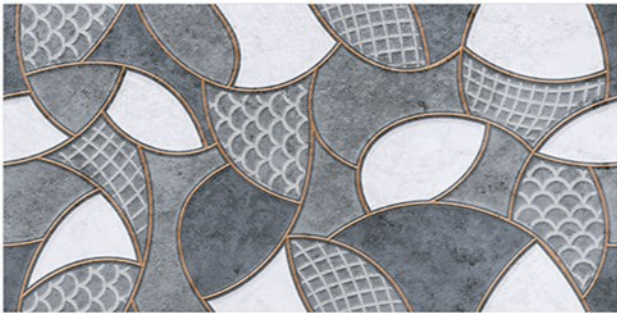

1-6003_LT
2-6003_HL_1
3-6003_HL_2
4-6003_DK

1-6004_LT
2-6004_HL_1
3-6004_HL_1
4-6004_DK

WATERPROOF SURFACE

CHEMICAL RESISTANCE

FROST RESISTANCE

RESISTANCE TO FIRE

Matt Finish...!!

Wall Tiles 300X600 MM